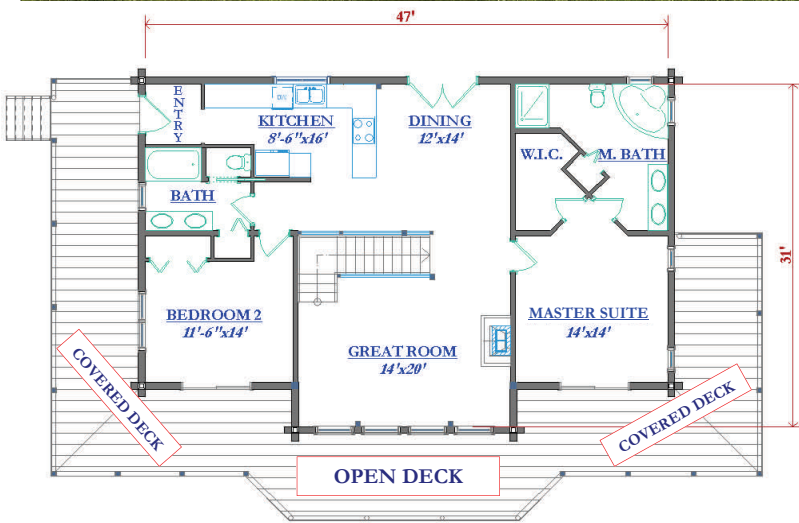

The Appalachian
(Shown Under Construction)
+/- 2050 Sq. Ft.
 Hilltop Log & Timber Homes
 800-622-4608

APPALACHIAN
2050 Sq. Ft.

APPALACHIAN
2nd Floor

“Because Every Dream Is Unique, So Is Every Hilltop Home!”