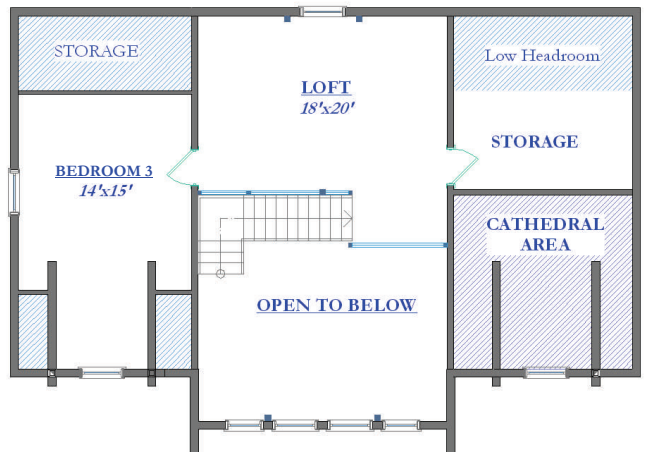

The Appalachian
(Shown Under Construction)
+/- 2050 Sq. Ft.
 Hilltop Log & Timber Homes
 800-622-4608

APPALACHIAN
2050 Sq. Ft.

APPALACHIAN
2nd Floor

“Because Every Dream Is Unique, So Is Every Hilltop Home!”