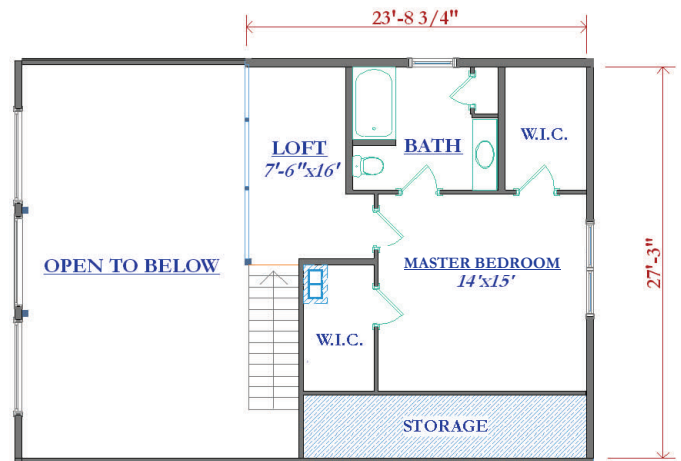

***The Aurora Peak
+/- 1790 Sq. Ft.***

Hilltop Log & Timber Homes
800-622-4608
www.hilltoplogandtimberhomes.com

“Because Every Dream Is Unique, So Is Every Hilltop Home!”