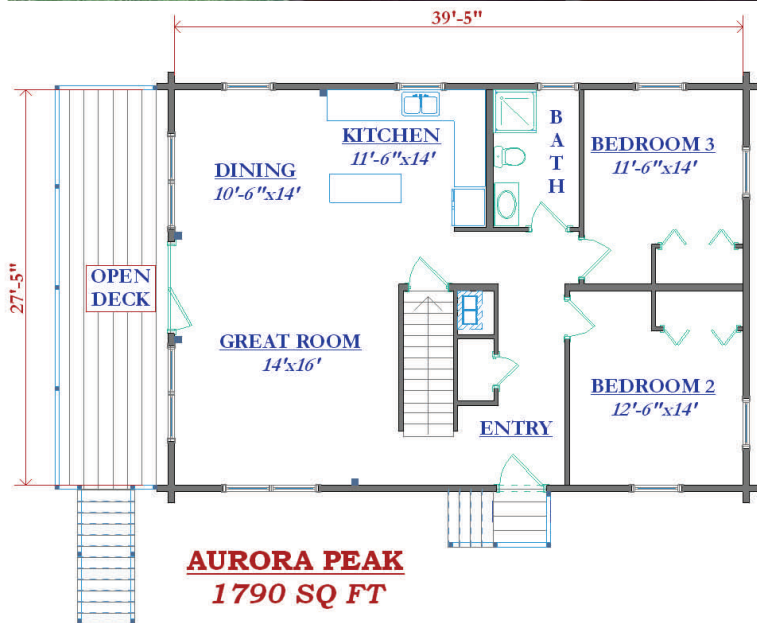

***The Aurora Peak
+/- 1790 Sq. Ft.***

Hilltop Log & Timber Homes
800-622-4608
www.hilltoplogandtimberhomes.com

“Because Every Dream Is Unique, So Is Every Hilltop Home!”