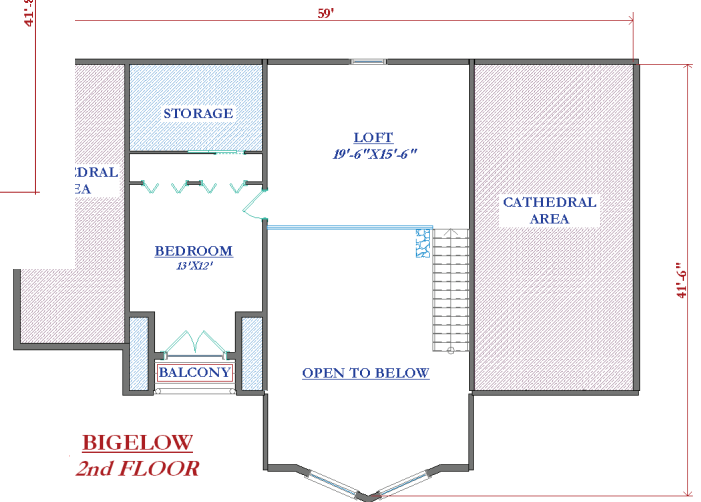

**BIGELOW**  
2690 Sq Ft

*The Bigelow*  
+/- 2690 Sq. Ft.

Hilltop Log & Timber Homes  
800-622-4608  
[www.hilltoplogandtimberhomes.com](http://www.hilltoplogandtimberhomes.com)

**BIGELOW**  
2nd FLOOR

*“Because Every Dream Is Unique, So Is Every Hilltop Home!”*