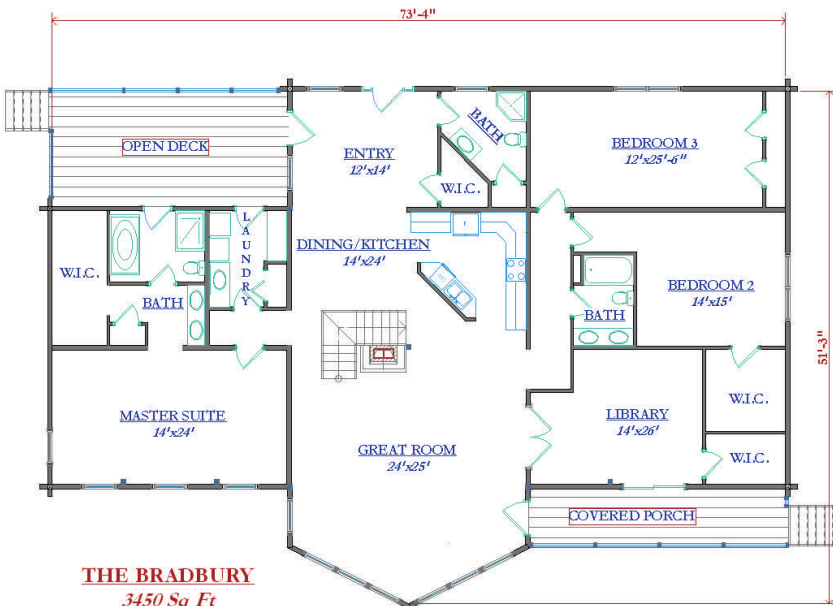

The Bradbury
 +/- 3450 Sq. Ft.
 Hilltop Log & Timber Homes
 800-622-4608
www.hilltoplogandtimberhomes.com

THE BRADBURY
 3450 Sq Ft

THE BRADBURY
 2nd FLOOR

“Because Every Dream Is Unique, So Is Every Hilltop Home!”