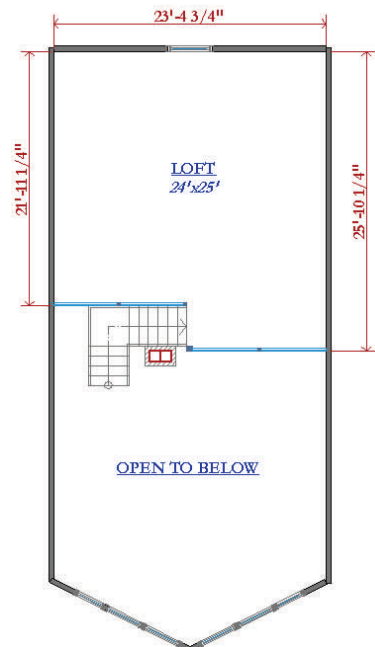

The Bradbury
 +/- 3450 Sq. Ft.
 Hilltop Log & Timber Homes
 800-622-4608
www.hilltoplogandtimberhomes.com

THE BRADBURY
 3450 Sq Ft

THE BRADBURY
 2nd FLOOR

“Because Every Dream Is Unique, So Is Every Hilltop Home!”