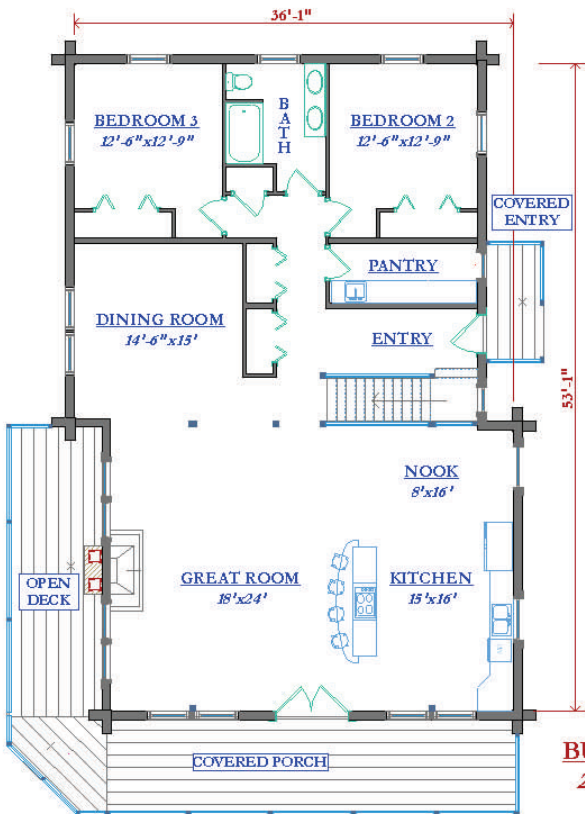

*The Bungalow*  
 +/- 2690 Sq. Ft.  
 Hilltop Log & Timber Homes  
 800-622-4608  
[www.hilltoplogandtimberhomes.com](http://www.hilltoplogandtimberhomes.com)

**BUNGALOW**  
 2690 Sq. Ft.

**BUNGALOW**  
 2nd Floor