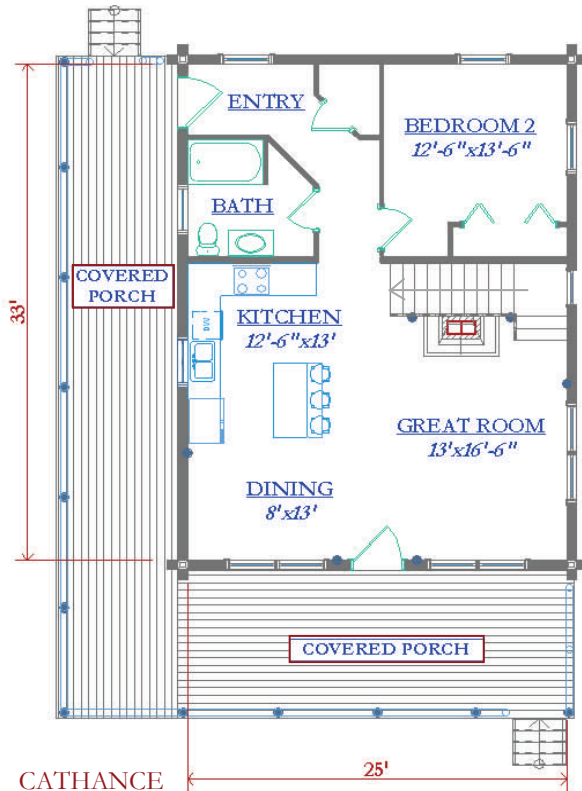

The Cathance
 +/- 1660 Sq. Ft.

Hilltop Log & Timber Homes
 800-622-4608
www.hilltoplogandtimberhomes.com

CATHANCE
 1660 Sq. Ft.

CATHANCE
 2nd Floor

"Because Every Dream Is Unique, So Is Every Hilltop Home!"