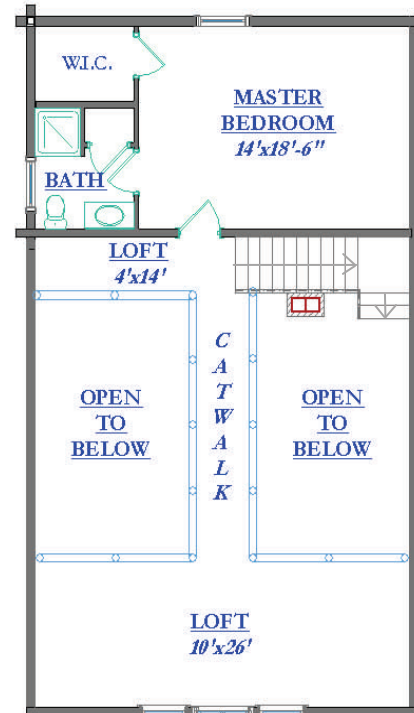

The Cathance
 +/- 1660 Sq. Ft.

Hilltop Log & Timber Homes
 800-622-4608
www.hilltoplogandtimberhomes.com

CATHANCE
 1660 Sq. Ft.

CATHANCE
 2nd Floor

"Because Every Dream Is Unique, So Is Every Hilltop Home!"