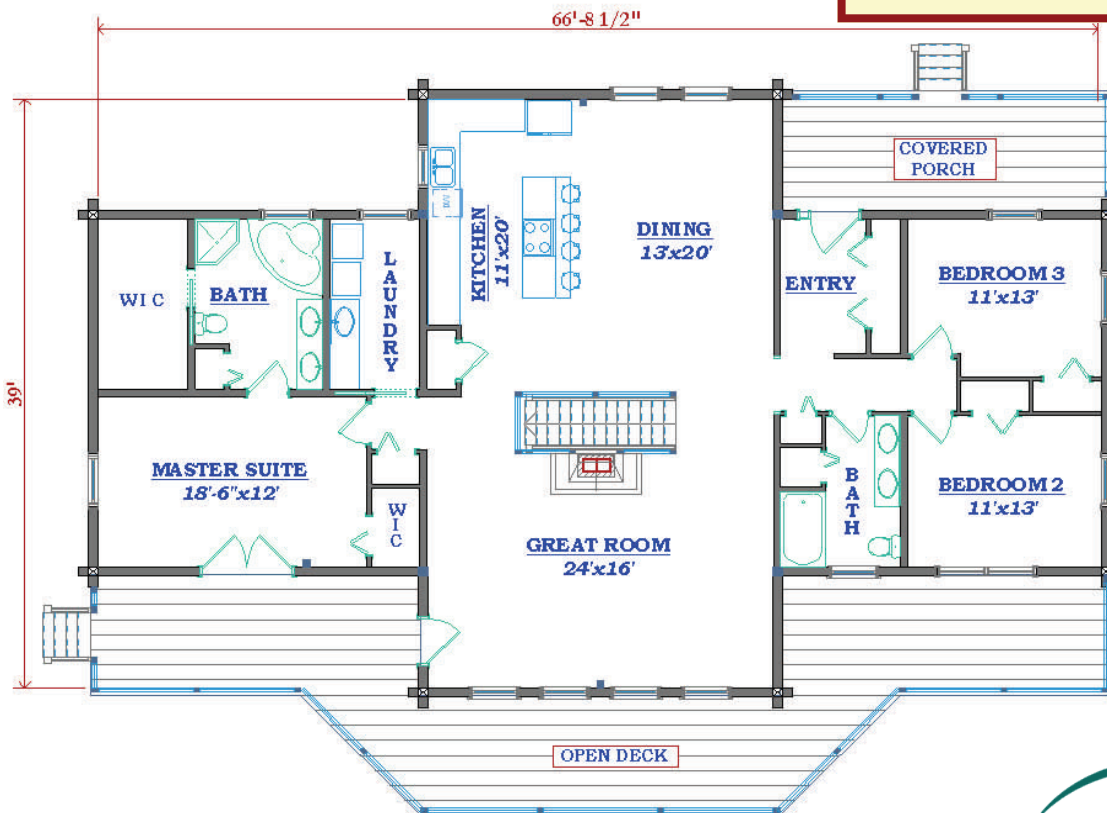

*The Monhegan*  
 +/- 2016 Sq. Ft.

Hilltop Log & Timber Homes  
 800-622-4608  
[www.hilltoplogandtimberhomes.com](http://www.hilltoplogandtimberhomes.com)

**MONHEGAN**  
 2016 Sq. Ft.

*"Because Every Dream Is Unique, So Is Every Hilltop Home!"*